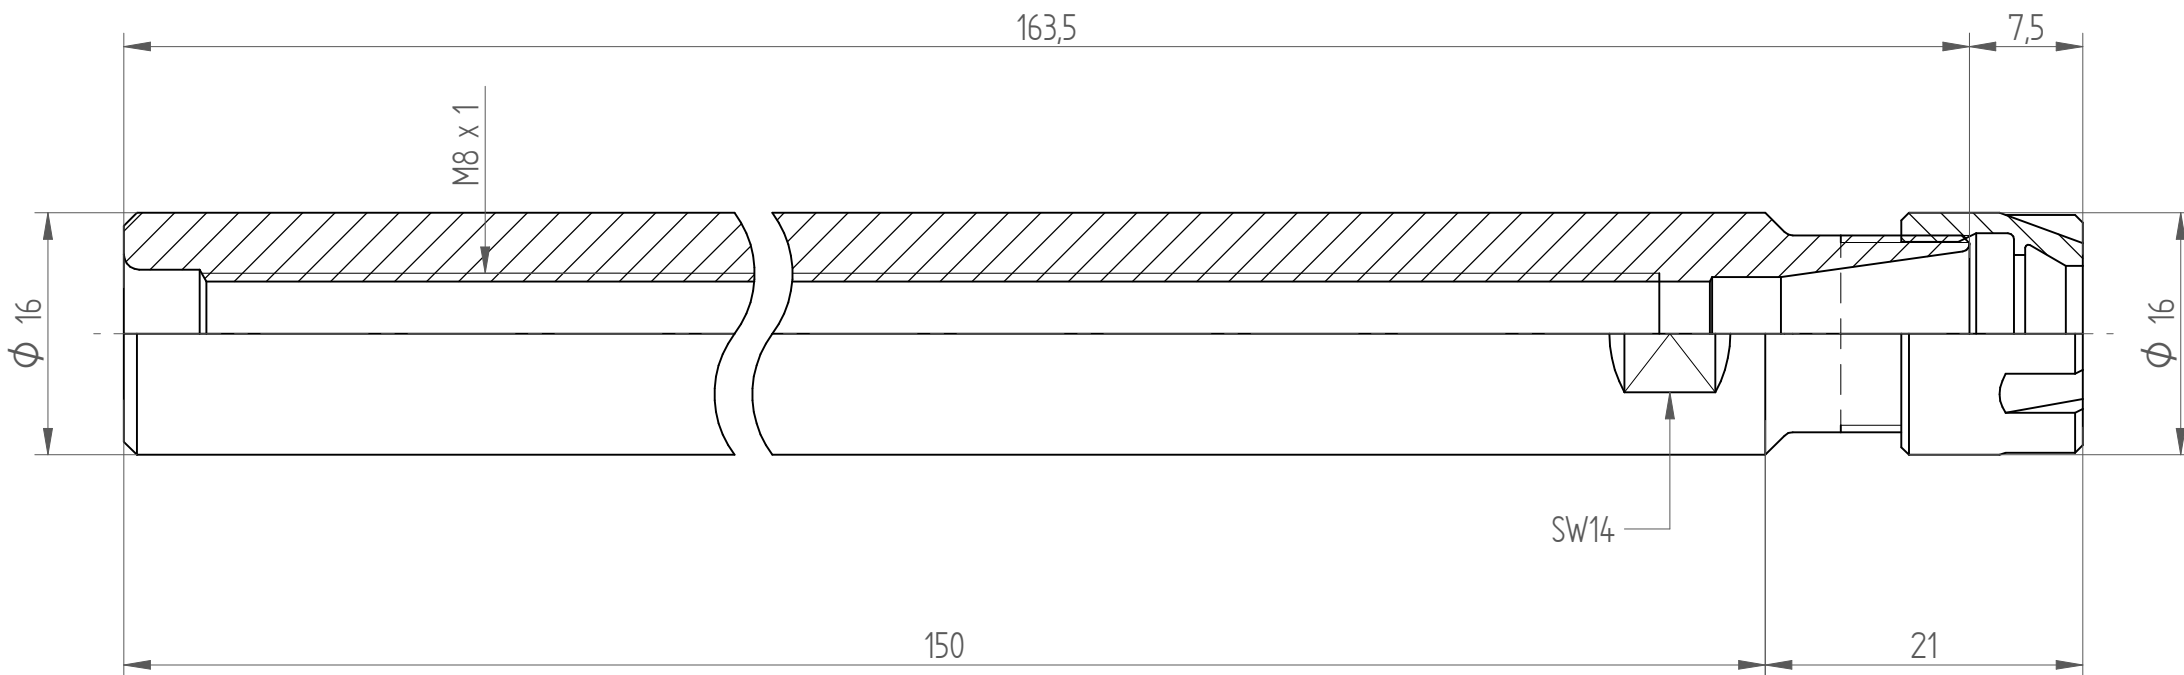

Swiss
Precision
Tools

REGO-FIX®

REGO-FIX AG
Obermattweg 60
4456 Tenniken / Switzerland

Phone +41 61 976 14 66
Fax +41 61 976 14 14
www.rego-fix.com

This is a non-controlled copy. All information given herein is subject to change without notice

The information given herein has been carefully checked and is believed to be correct. REGO-FIX, however, assumes no responsibility or liability for any errors, inaccuracies or omissions that may appear in this drawing

This document is subject to copyright laws. No part of this document may be reproduced or transmitted in any form or any means, electronic or mechanic, for any purpose, without the express written permission of REGO-FIX

Type : CYL16x150_ER11M
Part No. : 261621190
Date : 11.02.2015
Scale : 2:1